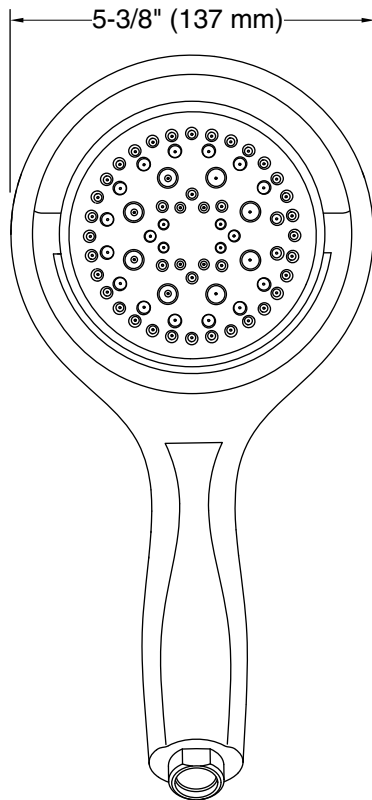

Features

- 2.5 gal/min (gallons per minute) flow rate.
- Ergonomic design is easy to use.
- Changing sprays is as easy as turning the head on its axis.
- Komotion™ spray delivers a soothing, circular water pattern.
- Kotton™ spray releases a dense, luxurious downpour of water.
- Koverage™ spray delivers full-coverage spray for everyday showering.
- Kurrent™ spray offers a targeted massage to ease away aches and pains.
- Adjustable angle for various user heights.
- Shower hose sold separately.

- Bracket or sidebar required for wall-mount installation.
- Deck-mount holder required for deck-mount installation.

Required Products/Accessories

K-8593 72" Shower Hose

or

K-9514 60" Shower Hose

OBC

Codes/Standards

Color	Code	Description
	CP	Polished Chrome
	SN	Vibrant® Polished Nickel
	BN	Vibrant® Brushed Nickel
	2BZ	Oil-Rubbed Bronze

Technical Information

All product dimensions are nominal.

Drain included: No

Notes