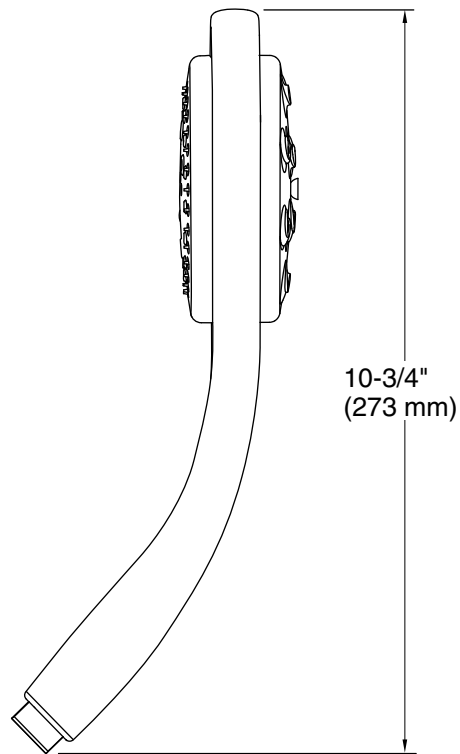

Technical Information

All product dimensions are nominal.

Drain included: No

Notes

For use with automatic compensating valves rated at 2.5 gal/min (9.5 l/min) or less.

Install this product according to the installation guide.

Plumbing codes require an atmospheric vacuum breaker (such as Kohler Model K-9660) be installed in-line with handshowers. Please consult with local plumbing officials.

OBC compliant when installed to the specific requirements of these regulations.